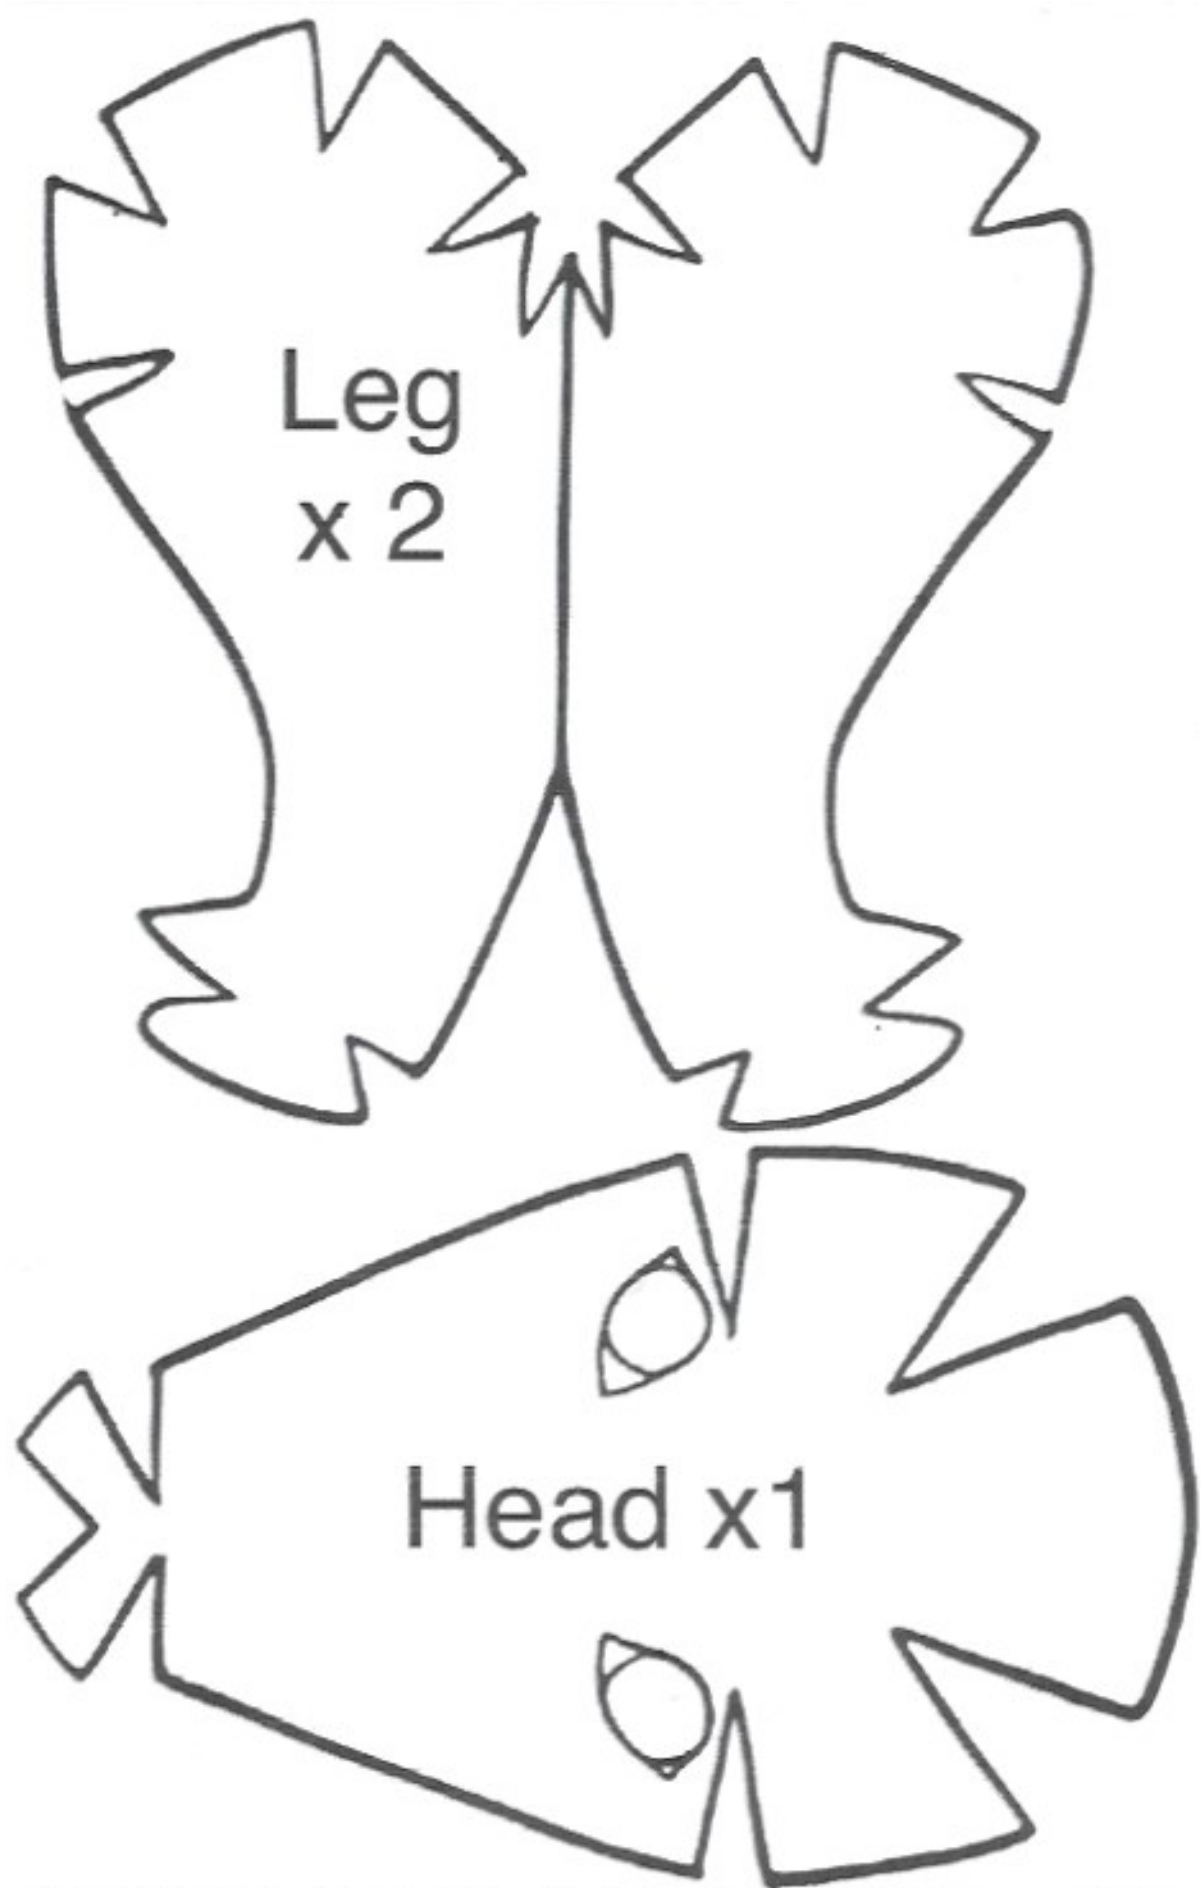

Front Leg x2

Body  
Bum  
X2

Tail x1

Bottom Head x1

Neck x 1

Body  
Chest  
X2

Ears x2

Sausage Dog Sculpture Template. Designed By: Backyard Art SD.  
Artist Sarah Dawson (c) 2024